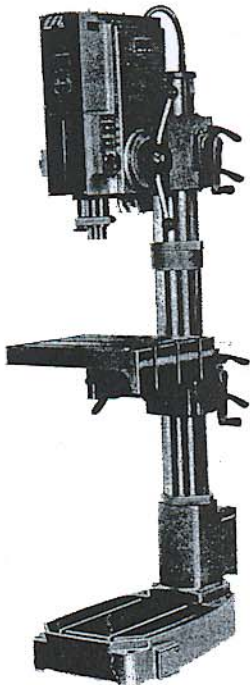

MACHINE SPARES LTD.

Union Road, Oldbury, West Midlands. B69 3EX
tel: +44 (0)870 870 2550 fax: +44 (0)870 870 2660

DRILL GUARDS.

<u>MODEL</u>		<u>Part No</u>
EFI Range	-	SM2665
SD Range	-	CLGC
Mercury 5 speed	-	SM910
Mercury 10 speed	-	SM954

E.F.I. Drill

MERCURY Drill

SD Drill