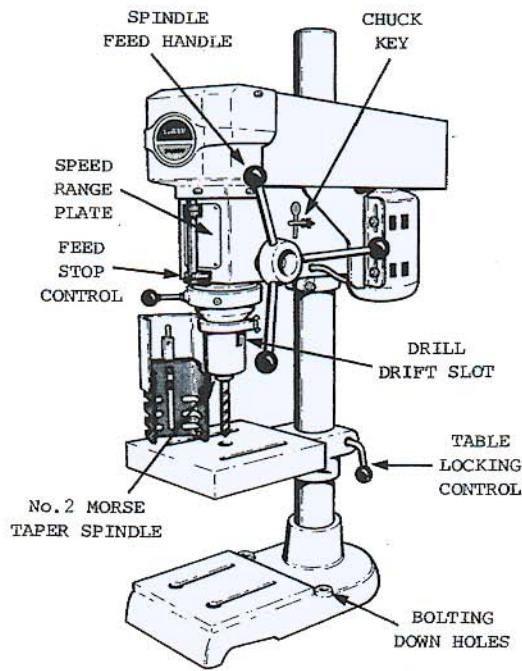

MACHINE SPARES LTD.

Union Road, Oldbury, West Midlands. B69 3EX
tel: +44 (0)870 870 2550 fax: +44 (0)870 870 2660

DRILL GUARDS.

<u>MODEL</u>		<u>Part No</u>
EFI Range	-	SM2665
SD Range	-	CLGC
Mercury 5 speed	-	SM910
Mercury 10 speed	-	SM954

E.F.I. Drill

MERCURY Drill

SD Drill