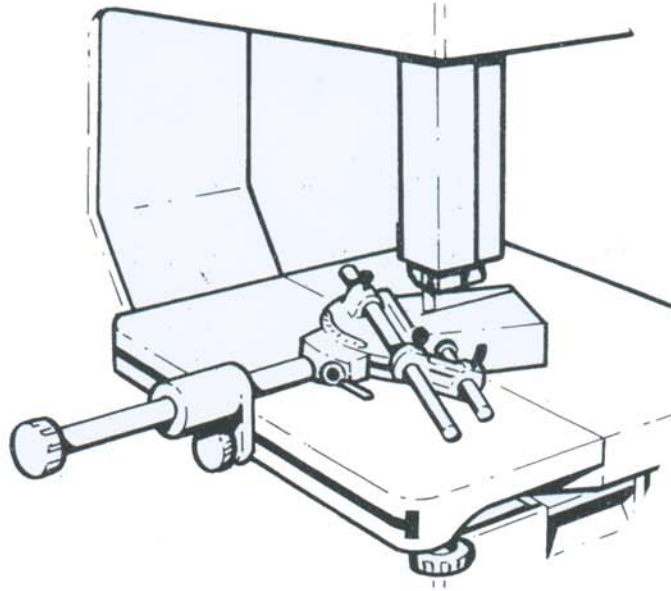

MACHINE SPARES LTD.

Union Road, Oldbury, West Midlands, B69 3EX
tel: +44 (0)870 870 2550 fax: +44 (0)870 870 2660

PROTRACTOR / PUSHER ATTACHMENT. Part No: SM198/B For fixed table machines.

The pusher provides an easy means of feeding and controlling the work piece.

MITRE GAUGE ATTACHMENT