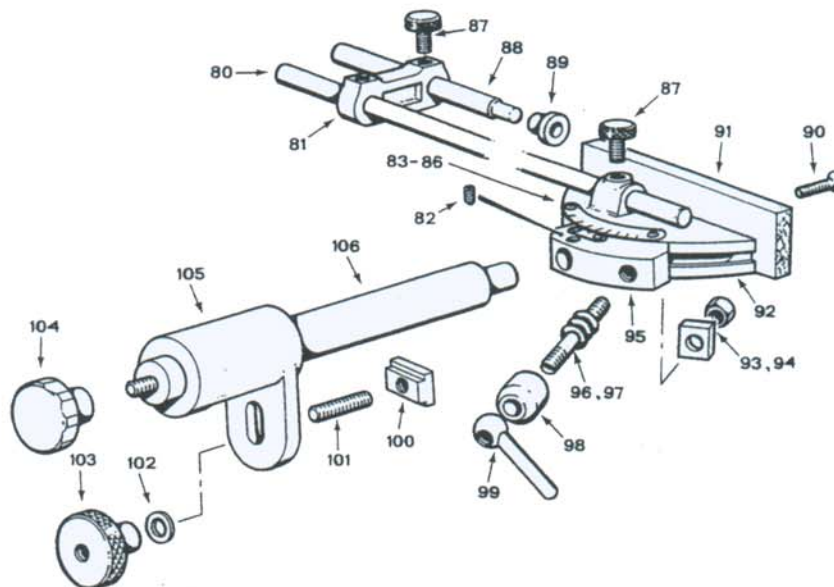

MACHINE SPARES LTD.

Union Road, Oldbury, West Midlands, B69 3EX
tel: +44 (0)870 870 2550 fax: +44 (0)870 870 2660

PROTRACTOR / PUSHER ATTACHMENT. Part No: SM198/B For fixed table machines.

The pusher provides an easy means of feeding and controlling the work piece.

MITRE GAUGE ATTACHMENT