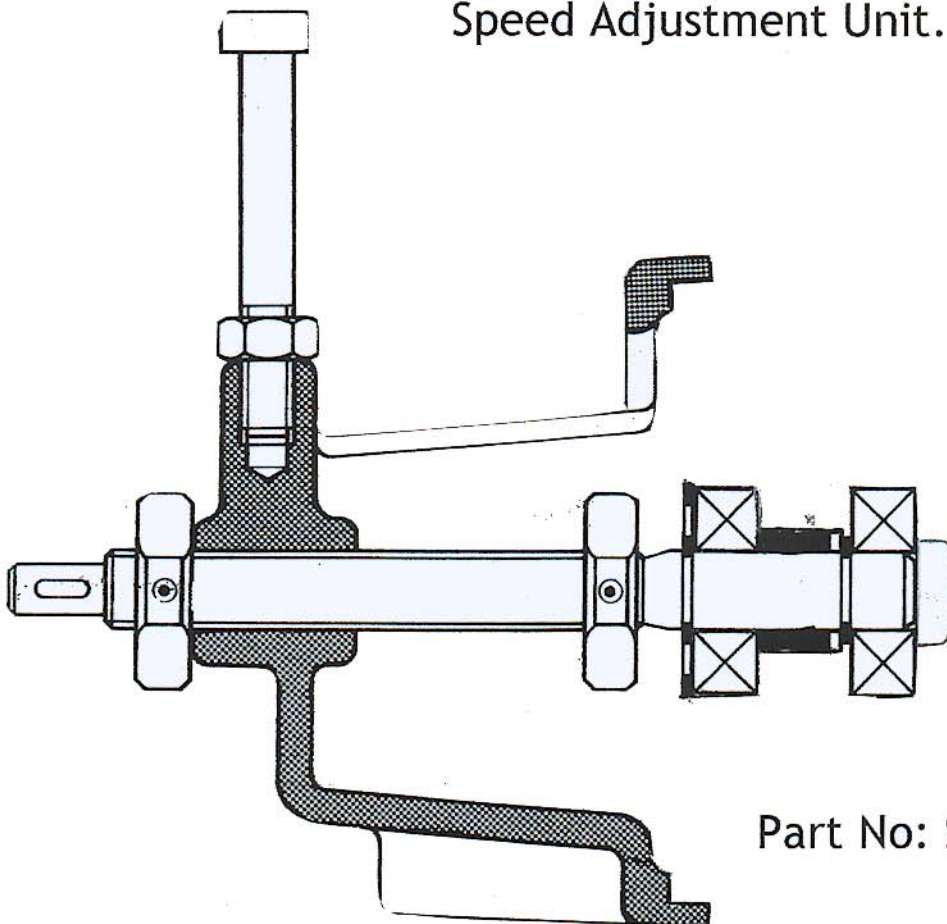

## Speed Adjustment Unit.

Part No: SM4000