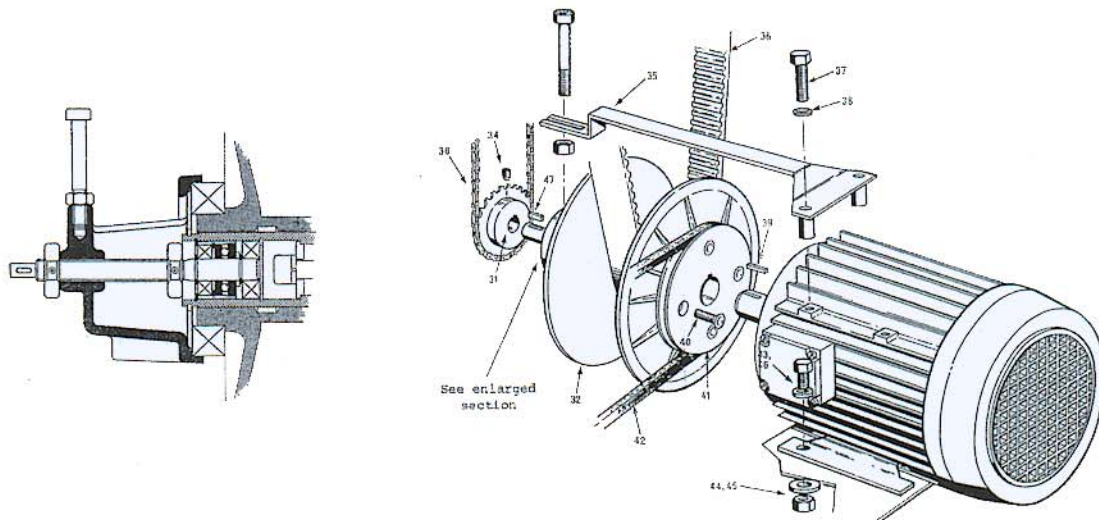

## Startrite Model - V500 / V900

## Speed Adjustment Unit.

Part No: SM4000