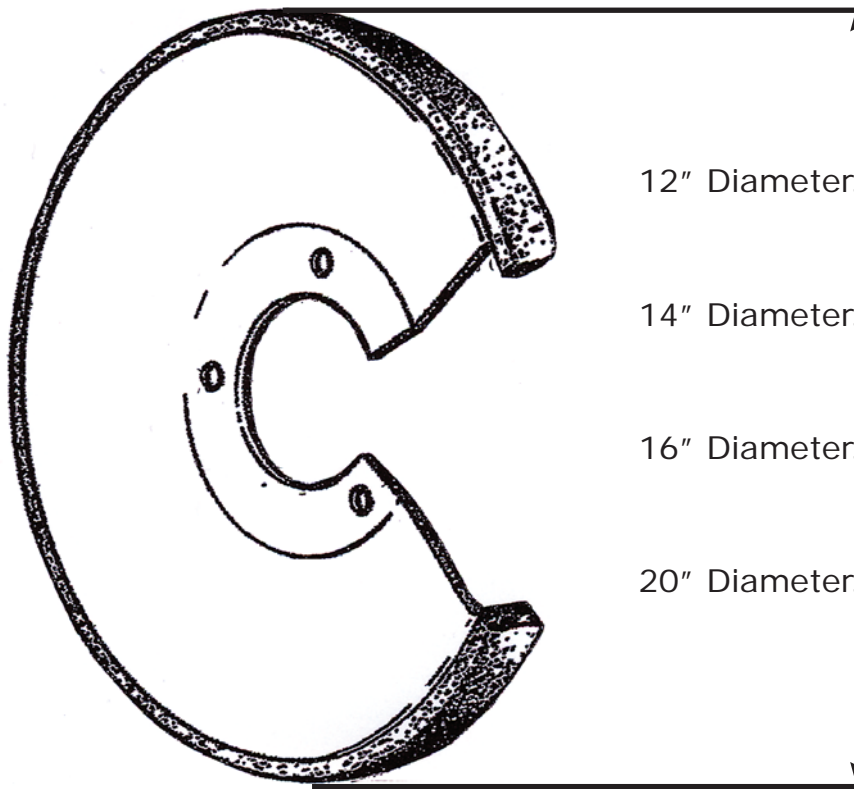

Bandwheels

Please identify size: - (overall diameter of bandwheel)

12" Diameter. Part No 1102

14" Diameter. Part No 2473

16" Diameter. Part No 7911

20" Diameter. Part No 7791

Genuine Startrite Bandwheels

MACHINE SPARES LTD.